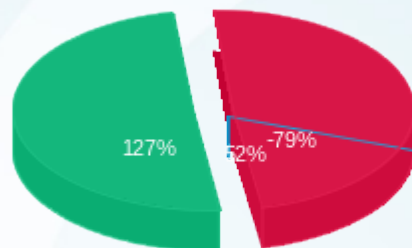

- פסגה (18,274.93 Kwh)
- גבע (9,403.48 Kwh)
- שפל (-17,699.58 Kwh)

- פסגה (7,531.10 ₪)
- גבע (3,107.85 ₪)
- שפל (-4,702.78 ₪)